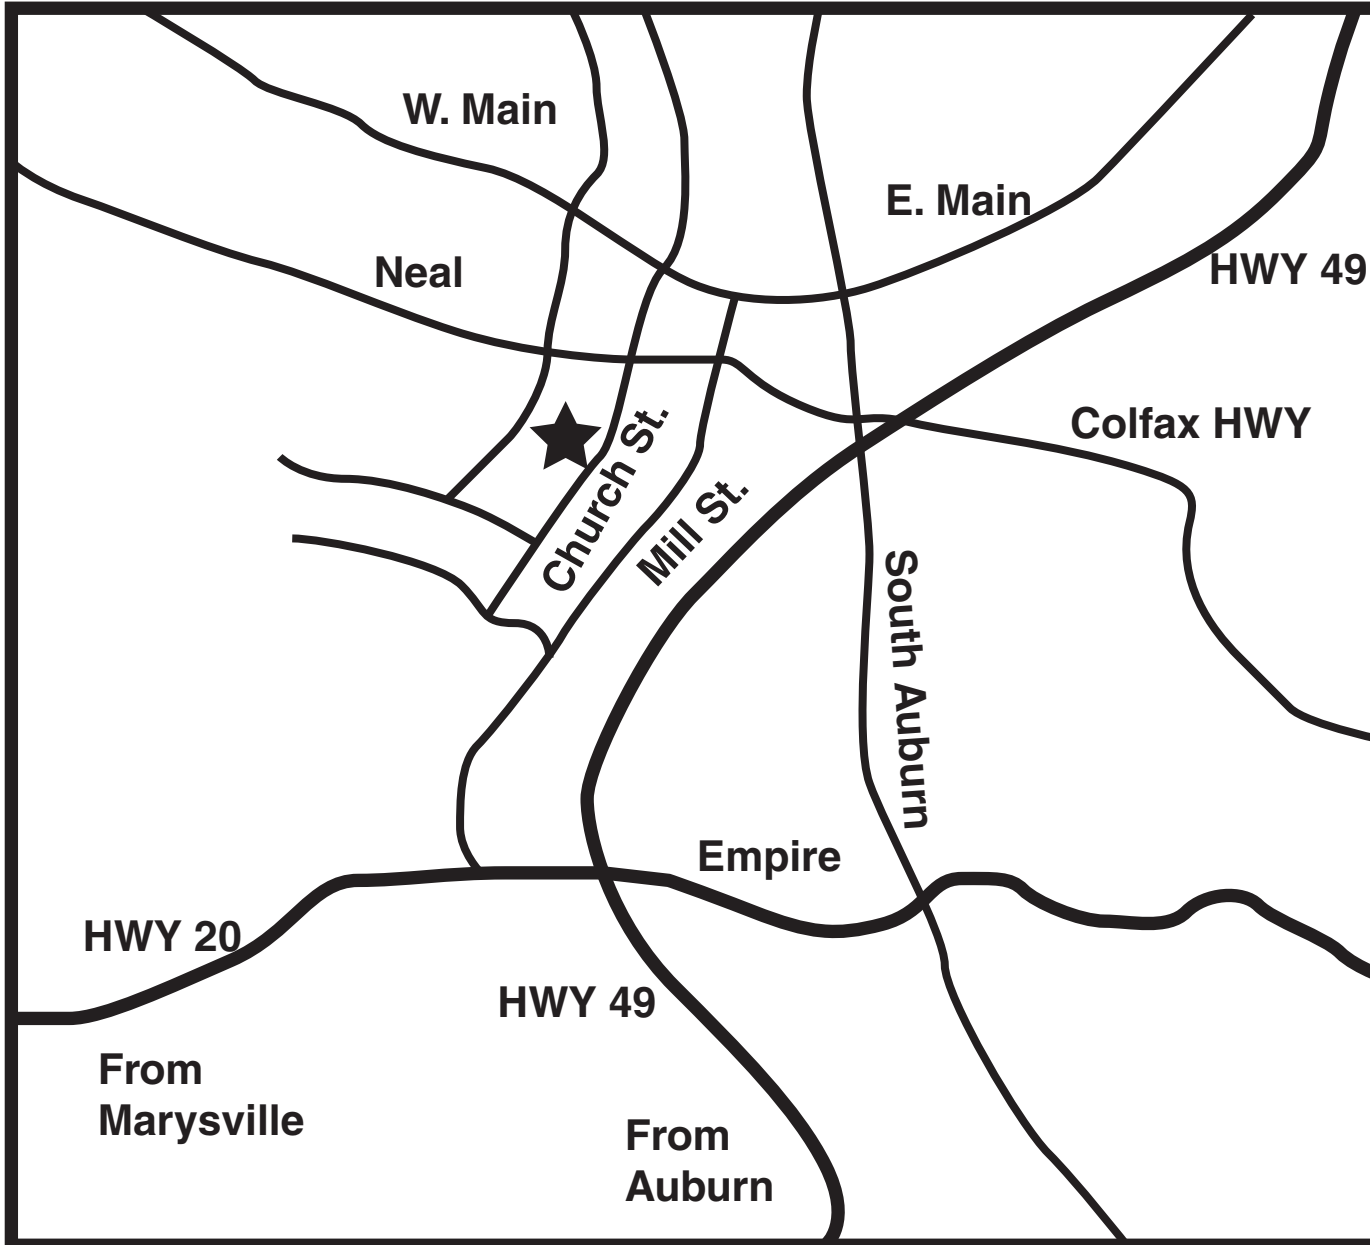

Downtown Grass Valley Map

Grass Valley to:

Auburn	24 miles
Colfax	12
Lake Tahoe	70
Sacramento	55
San Francisco	150

This map is printable.

Courtesy of the
Swan Levine House
328 South Church Street
Grass Valley, CA 95945
530-272-1873