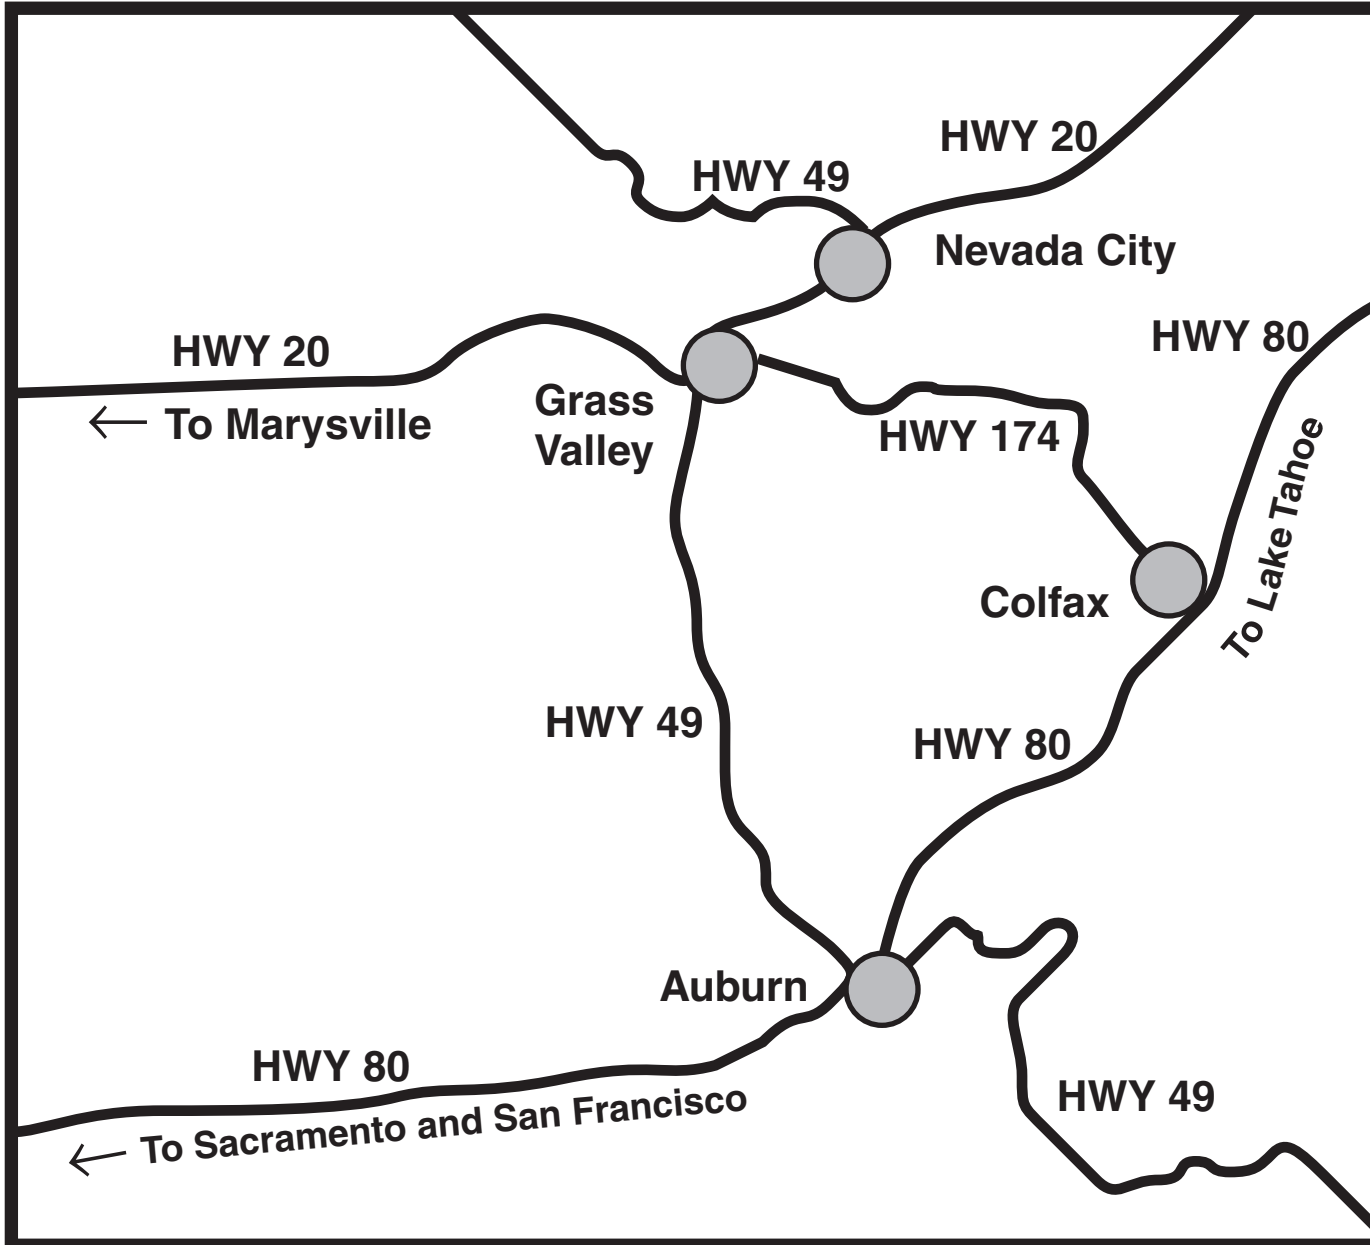

## Area Map

### Grass Valley to:

Auburn	24 miles
Colfax	12
Lake Tahoe	70
Sacramento	55
San Francisco	150

This map is printable.

Courtesy of the  
**Swan Levine House**  
328 South Church Street  
Grass Valley, CA 95945  
**530-272-1873**